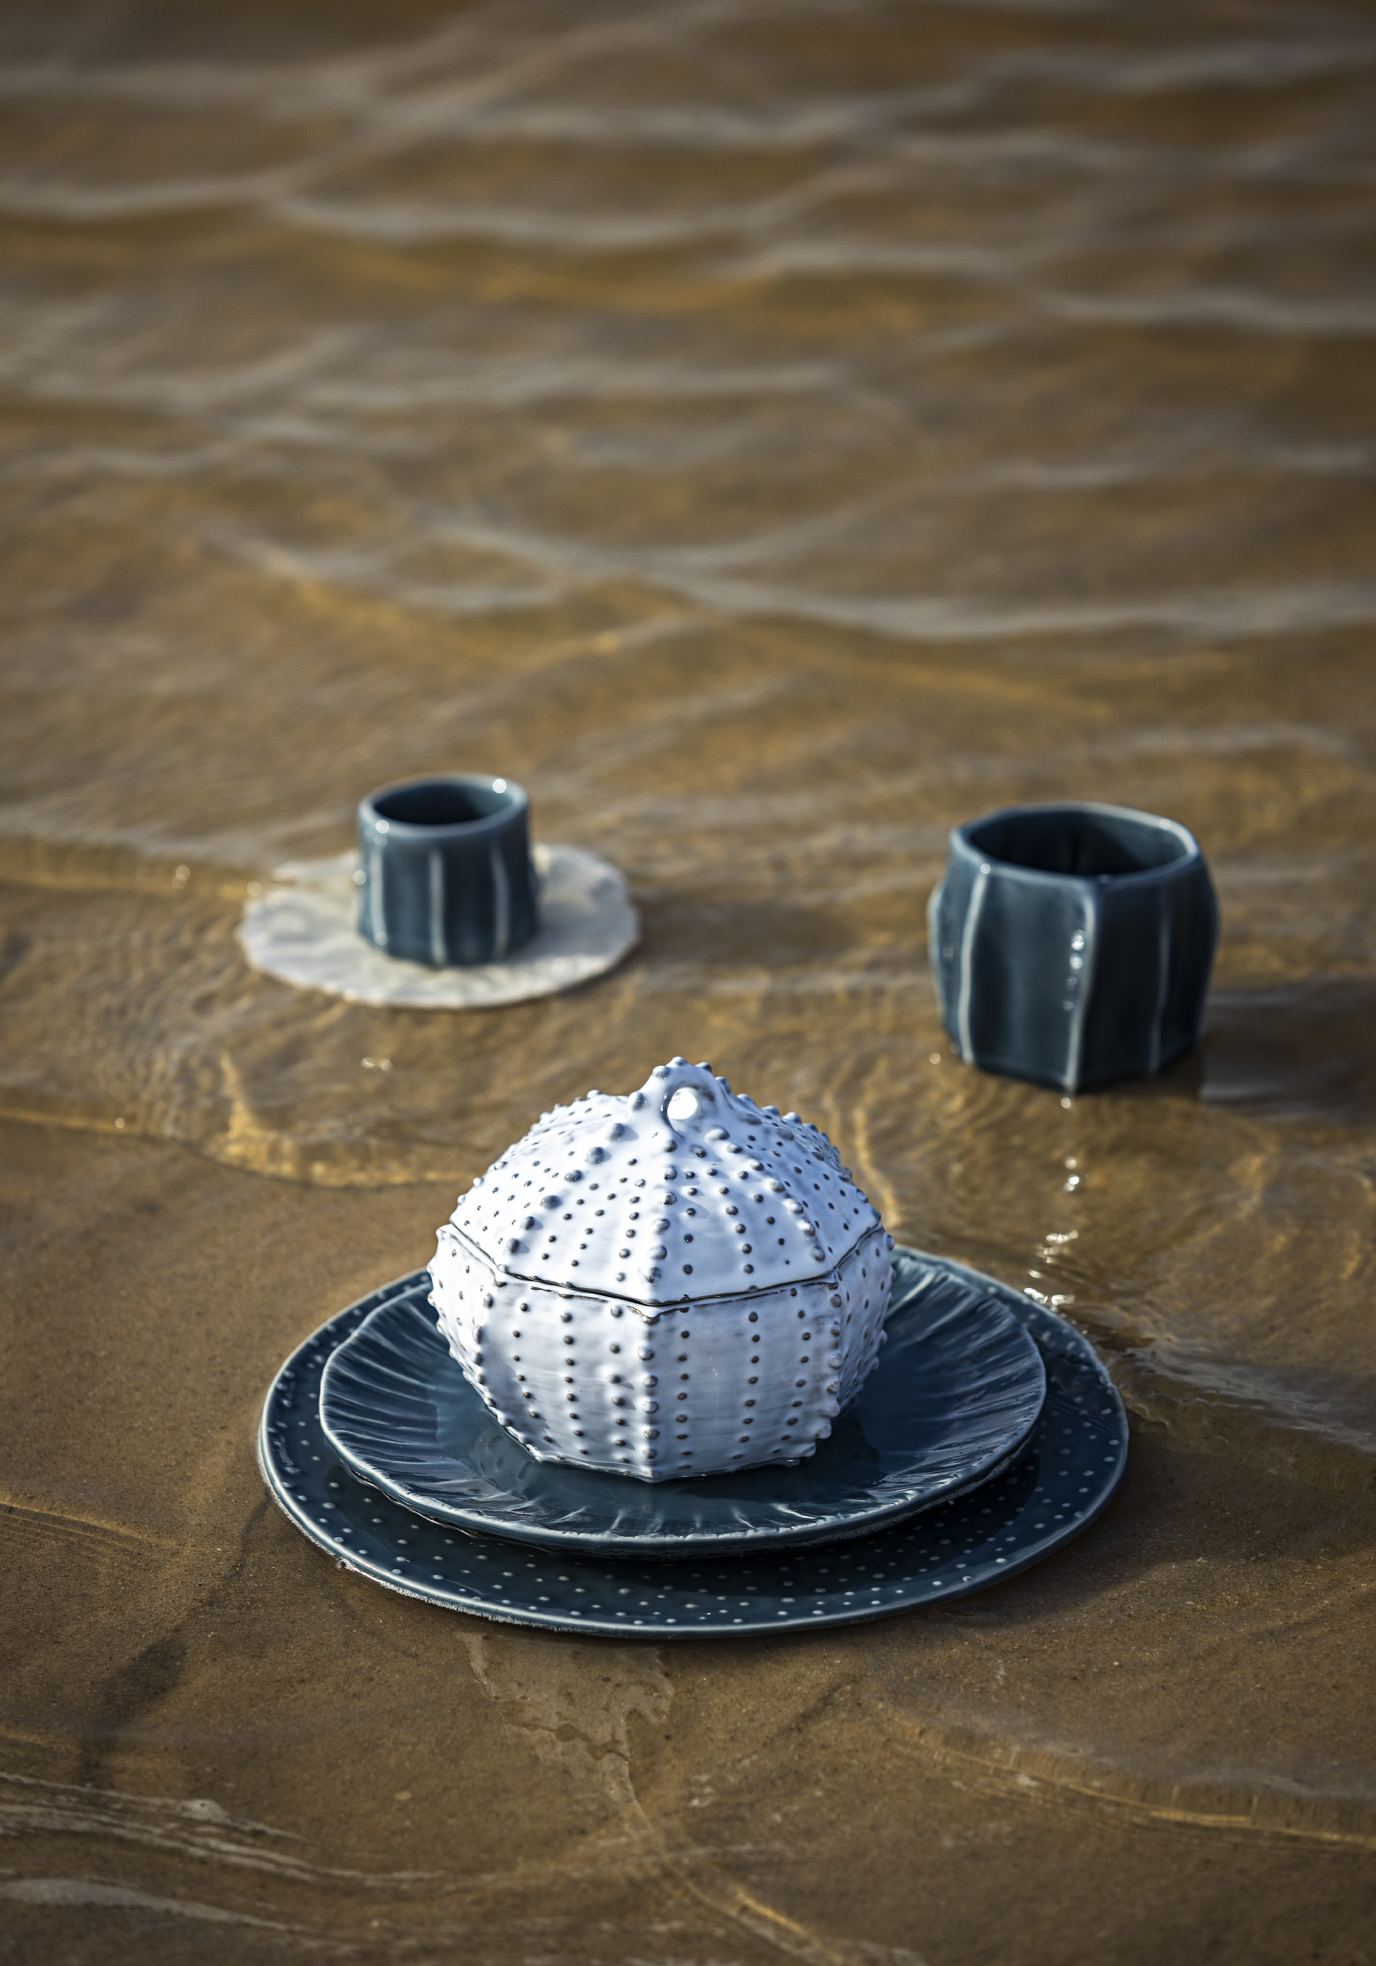

SEA

Inspired by the organic perfection of sea urchins, this design captures the mysterious essence of the deep ocean, and the delicate balance of softness and strength that defines these unique creatures.

The captivating textures, alternating between dotted patterns and sculpted surfaces, have been reimagined to create a design that engages both touch and sight, inviting interaction and awakening a unique sensory experience.

SEA MATTE IVORY

SEA STONE

SEA MATTE BLUE

Plate 28 Urchin
 pack of 6
 28 x 2.5 cm
 11 x 1 in

- Stone 15449
- Deep Blue 15685
- Matte Blue 15562
- Matte Ivory 15807

Plate 28 Dotted
 pack of 6
 28.5 x 2.5 cm
 11.25 x 1 in

- Stone 15364
- Deep Blue 15609
- Matte Blue 15487
- Matte Ivory 15722

Soup Bowl Dotted Urchin with lid
 pack of 4
 16 x 13.5 cm
 6.25 x 5.25 in

- Stone 15371
- Deep Blue 15616
- Matte Blue 15494
- Matte Ivory 15739