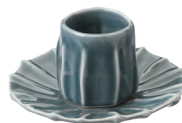

Tea Cup Urchin
 pack of 6
 11 x 9 x 11 cm
 4.25 x 3.5 x 4.25 in

- Stone 15395
- Deep Blue 15630
- Matte Blue 15517
- Matte Ivory 15753

Coffee Cup Urchin

pack of 6
6.5 x 6 x 6.5 cm
2.5 x 2.25 x 2.5 in

- Stone 15401
- Deep Blue 15647
- Matte Blue 15524
- Matte Ivory 15760

Coffee Cup & Saucer Urchin

pack of 6
15 x 9 cm
6 x 3.5 in

- Stone 15845
- Deep Blue 15883
- Matte Blue 15869
- Matte Ivory 15906